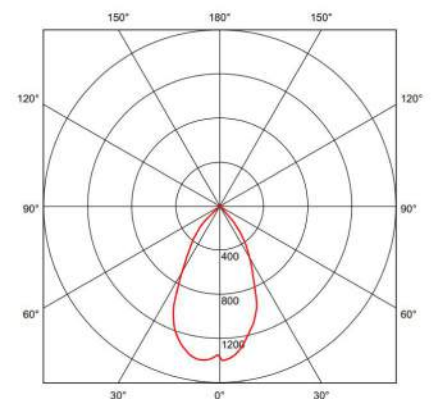

DIMENSIONS

	Diameter(mm)	Height(mm)
PG-HBF30W-YLW	290	376
PG-HBF40W-YLW	290	376
PG-HBF50W-YLW	290	376

INSTALLATION

TYPICAL PHOTOMETRIC CURVE

GREEN HIGH BAY

	PG-HBF30W-GRN	PG-HBF40W-GRN	PG-HBF50W-GRN
Power	30W	40W	50W
Equivalent Power	60W	80W	100W
Power Factor	> 0.90	> 0.90	> 0.90
CCT (Range)	3200K	3200K	3200K
Luminous Flux	2400lm - 2600lm	3200lm - 3400lm	3400lm - 3800lm
CRI (Ra)	>90	>90	>90
Beam Angle	60°	60°	60°
IP	IP40	IP40	IP40
Reflector	Green	Green	Green
Food Installation	Fruits and Vegetables	Fruits and Vegetables	Fruits and Vegetables

DIMENSIONS

	Diameter(mm)	Height(mm)
PG-HBF30W-YLW	290	376
PG-HBF40W-YLW	290	376
PG-HBF50W-YLW	290	376

INSTALLATION

TYPICAL PHOTOMETRIC CURVE

GRAY HIGH BAY

	PG-HBF30W-GRY	PG-HBF40W-GRY	PG-HBF50W-GRY
Power	30W	40W	50W
Equivalent Power	60W	80W	100W
Power Factor	> 0.90	> 0.90	> 0.90
CCT (Range)	5000K	5000K	5000K
Luminous Flux	2400lm - 2600lm	3200lm - 3400lm	3400lm - 3800lm
CRI (Ra)	>90	>90	>90
Beam Angle	60°	60°	60°
IP	IP40	IP40	IP40
Reflector	Gray	Gray	Gray
Food Installation	Fish	Fish	Fish

DIMENSIONS

	Diameter(mm)	Height(mm)
PG-HBF30W-YLW	335	380
PG-HBF40W-YLW	335	380
PG-HBF50W-YLW	335	380

INSTALLATION

TYPICAL PHOTOMETRIC CURVE

SPECIAL DOWNLIGHT

	PG-DL40W-M-150	PG-DL40W-B-150	PG-DL40W-C-150	PG-DL40W-M-175	PG-DL40W-B-175	PG-DL40W-C-175
Power	40W	40W	40W	40W	40W	40W
Equivalent Power	70W	70W	70W	70W	70W	70W
Power Factor	> 0.90	> 0.90	> 0.90	> 0.90	> 0.90	> 0.90
LED Chip	Sharp	Sharp	Sharp	Sharp	Sharp	Sharp
CCT (Range)	3000K	3000K	3000K	3000K	3000K	3000K
Luminous Flux	2900lm -3000lm	2900lm -3000lm	2900lm -3000lm	2900lm -3000lm	2900lm -3000lm	2900lm -3000lm
CRI (Ra)	90	96	90	90	96	90
Beam Angle	40°	40°	40°	40°	40°	40°
IP	IP20	IP20	IP20	IP20	IP20	IP20
Possible Rotation	20°	20°	20°	30°	30°	30°
Cover	Transparent	Transparent	Transparent	Transparent	Transparent	Transparent
Frame	White	White	White	White	White	White
Ideal Installation For	Meat	Bread	Clothes	Meat	Bread	Clothes