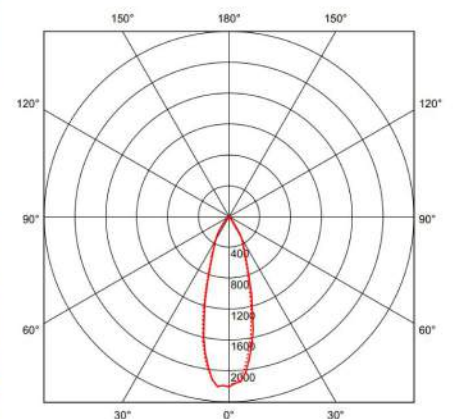

INSTALLATION

INSTALLATION

INSTALLATION

	Lenght(mm)
Track attach	263

	Lenght(mm)	Diameter (mm)	Height(mm)
Lamp Dim.	128,5	118	276