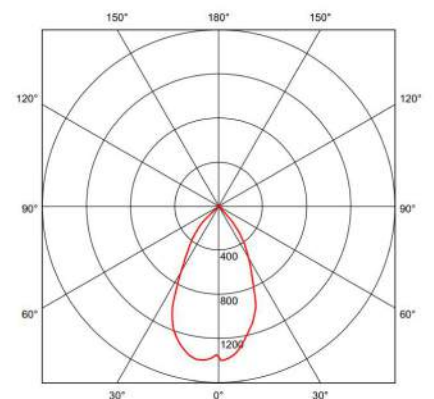

DIMENSIONS

	L (mm)
10W	588
15W	1198
18W	1198
22W	1498
25W	1498

INSTALLATION

TYPICAL PHOTOMETRIC CURVE

YELLOW HIGH BAY

	PG-HBF30W-YLW	PG-HBF40W-YLW	PG-HBF50W-YLW
Power	30W	40W	50W
Equivalent Power	60W	80W	100W
Power Factor	> 0.90	> 0.90	> 0.90
CCT (Range)	2700K	2700K	2700K
Luminous Flux	2400lm - 2600lm	3200lm - 3400lm	3400lm - 3800lm
CRI (Ra)	>90	>90	>90
Beam Angle	60°	60°	60°
IP	IP40	IP40	IP40
Reflector	Yellow	Yellow	Yellow
Food Installation	Bread	Bread	Bread

DIMENSIONS

	Diameter(mm)	Height(mm)
PG-HBF30W-YLW	290	376
PG-HBF40W-YLW	290	376
PG-HBF50W-YLW	290	376

INSTALLATION

TYPICAL PHOTOMETRIC CURVE

GREEN HIGH BAY

	PG-HBF30W-GRN	PG-HBF40W-GRN	PG-HBF50W-GRN
Power	30W	40W	50W
Equivalent Power	60W	80W	100W
Power Factor	> 0.90	> 0.90	> 0.90
CCT (Range)	3200K	3200K	3200K
Luminous Flux	2400lm - 2600lm	3200lm - 3400lm	3400lm - 3800lm
CRI (Ra)	>90	>90	>90
Beam Angle	60°	60°	60°
IP	IP40	IP40	IP40
Reflector	Green	Green	Green
Food Installation	Fruits and Vegetables	Fruits and Vegetables	Fruits and Vegetables

DIMENSIONS

	Diameter(mm)	Height(mm)
PG-HBF30W-YLW	290	376
PG-HBF40W-YLW	290	376
PG-HBF50W-YLW	290	376

INSTALLATION

TYPICAL PHOTOMETRIC CURVE

GRAY HIGH BAY

	PG-HBF30W-GRY	PG-HBF40W-GRY	PG-HBF50W-GRY
Power	30W	40W	50W
Equivalent Power	60W	80W	100W
Power Factor	> 0.90	> 0.90	> 0.90
CCT (Range)	5000K	5000K	5000K
Luminous Flux	2400lm - 2600lm	3200lm - 3400lm	3400lm - 3800lm
CRI (Ra)	>90	>90	>90
Beam Angle	60°	60°	60°
IP	IP40	IP40	IP40
Reflector	Gray	Gray	Gray
Food Installation	Fish	Fish	Fish