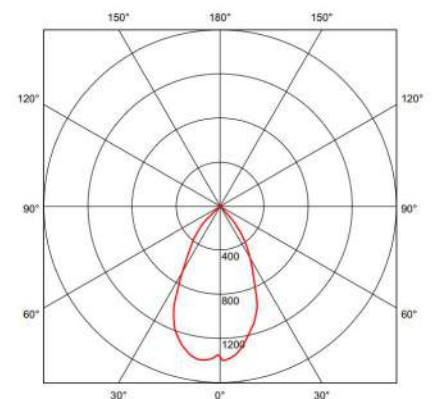

DIMENSIONS

	L (mm)
10W	588
15W	1198
18W	1198
22W	1498
25W	1498

INSTALLATION

TYPICAL PHOTOMETRIC CURVE

YELLOW HIGH BAY

	PG-HBF30W-YLW	PG-HBF40W-YLW	PG-HBF50W-YLW
Power	30W	40W	50W
Equivalent Power	60W	80W	100W
Power Factor	> 0.90	> 0.90	> 0.90
CCT (Range)	2700K	2700K	2700K
Luminous Flux	2400lm - 2600lm	3200lm - 3400lm	3400lm - 3800lm
CRI (Ra)	>90	>90	>90
Beam Angle	60°	60°	60°
IP	IP40	IP40	IP40
Reflector	Yellow	Yellow	Yellow
Food Installation	Bread	Bread	Bread

DIMENSIONS

	Diameter(mm)	Height(mm)
PG-HBF30W-YLW	290	376
PG-HBF40W-YLW	290	376
PG-HBF50W-YLW	290	376

INSTALLATION

TYPICAL PHOTOMETRIC CURVE

GREEN HIGH BAY

	PG-HBF30W-GRN	PG-HBF40W-GRN	PG-HBF50W-GRN
Power	30W	40W	50W
Equivalent Power	60W	80W	100W
Power Factor	> 0.90	> 0.90	> 0.90
CCT (Range)	3200K	3200K	3200K
Luminous Flux	2400lm - 2600lm	3200lm - 3400lm	3400lm - 3800lm
CRI (Ra)	>90	>90	>90
Beam Angle	60°	60°	60°
IP	IP40	IP40	IP40
Reflector	Green	Green	Green
Food Installation	Fruits and Vegetables	Fruits and Vegetables	Fruits and Vegetables

DIMENSIONS

	Diameter(mm)	Height(mm)
PG-HBF30W-YLW	290	376
PG-HBF40W-YLW	290	376
PG-HBF50W-YLW	290	376

INSTALLATION

TYPICAL PHOTOMETRIC CURVE

GRAY HIGH BAY

	PG-HBF30W-GRY	PG-HBF40W-GRY	PG-HBF50W-GRY
Power	30W	40W	50W
Equivalent Power	60W	80W	100W
Power Factor	> 0.90	> 0.90	> 0.90
CCT (Range)	5000K	5000K	5000K
Luminous Flux	2400lm - 2600lm	3200lm - 3400lm	3400lm - 3800lm
CRI (Ra)	>90	>90	>90
Beam Angle	60°	60°	60°
IP	IP40	IP40	IP40
Reflector	Gray	Gray	Gray
Food Installation	Fish	Fish	Fish