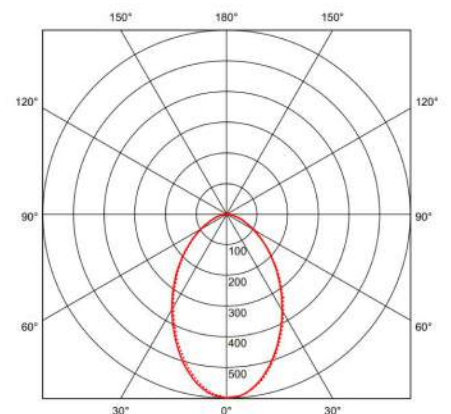

TYPICAL PHOTOMETRIC CURVE