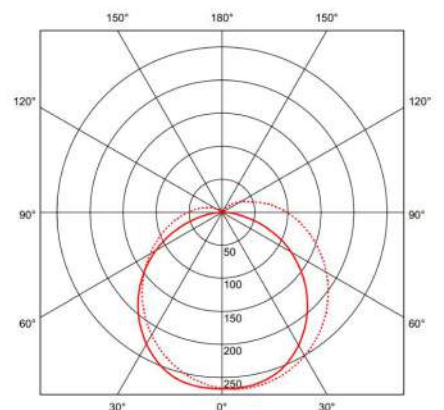

DIMENSIONS

	L (mm)
10W	588
15W	1198
18W	1198
22W	1498
25W	1498

INSTALLATION

TYPICAL PHOTOMETRIC CURVE

YELLOW HIGH BAY

	PG-HBF30W-YLW	PG-HBF40W-YLW	PG-HBF50W-YLW
Power	30W	40W	50W
Equivalent Power	60W	80W	100W
Power Factor	> 0.90	> 0.90	> 0.90
CCT (Range)	2700K	2700K	2700K
Luminous Flux	2400lm - 2600lm	3200lm - 3400lm	3400lm - 3800lm
CRI (Ra)	>90	>90	>90
Beam Angle	60°	60°	60°
IP	IP40	IP40	IP40
Reflector	Yellow	Yellow	Yellow
Food Installation	Bread	Bread	Bread

DIMENSIONS

	Diameter(mm)	Height(mm)
PG-HBF30W-YLW	290	376
PG-HBF40W-YLW	290	376
PG-HBF50W-YLW	290	376

INSTALLATION

TYPICAL PHOTOMETRIC CURVE

GREEN HIGH BAY

	PG-HBF30W-GRN	PG-HBF40W-GRN	PG-HBF50W-GRN
Power	30W	40W	50W
Equivalent Power	60W	80W	100W
Power Factor	> 0.90	> 0.90	> 0.90
CCT (Range)	3200K	3200K	3200K
Luminous Flux	2400lm - 2600lm	3200lm - 3400lm	3400lm - 3800lm
CRI (Ra)	>90	>90	>90
Beam Angle	60°	60°	60°
IP	IP40	IP40	IP40
Reflector	Green	Green	Green
Food Installation	Fruits and Vegetables	Fruits and Vegetables	Fruits and Vegetables

DIMENSIONS

	Diameter(mm)	Height(mm)
PG-HBF30W-YLW	290	376
PG-HBF40W-YLW	290	376
PG-HBF50W-YLW	290	376

INSTALLATION

TYPICAL PHOTOMETRIC CURVE

GRAY HIGH BAY

	PG-HBF30W-GRY	PG-HBF40W-GRY	PG-HBF50W-GRY
Power	30W	40W	50W
Equivalent Power	60W	80W	100W
Power Factor	> 0.90	> 0.90	> 0.90
CCT (Range)	5000K	5000K	5000K
Luminous Flux	2400lm - 2600lm	3200lm - 3400lm	3400lm - 3800lm
CRI (Ra)	>90	>90	>90
Beam Angle	60°	60°	60°
IP	IP40	IP40	IP40
Reflector	Gray	Gray	Gray
Food Installation	Fish	Fish	Fish